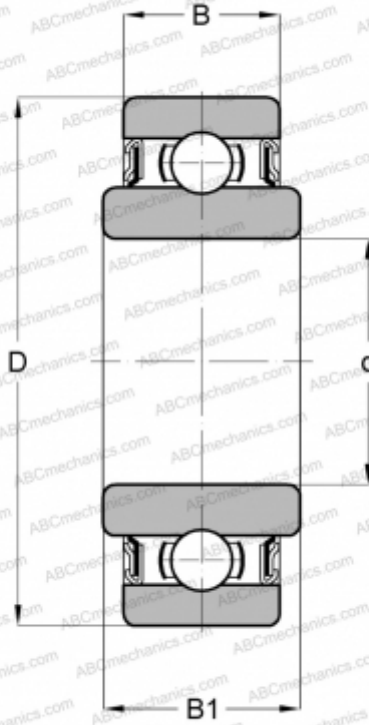

SRW133ZZ SMB

Deep groove ball bearings

TYPE: Ball bearings, Radial ball bearings, Single row, Corrosion resistant, Shields 2Z, wide inner ring, inch size

Technical specification

DIMENSIONS, MM

d	0,094
D	0,188
B	2,380
B1	3,175