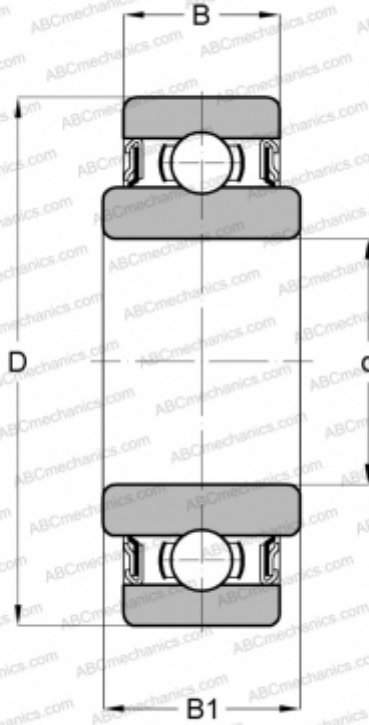

## SRW1-5ZZ SMB

Deep groove ball bearings

TYPE: Ball bearings, Radial ball bearings, Single row, Corrosion resistant, Shields 2Z, wide inner ring, inch size

### Technical specification

#### DIMENSIONS, MM

d	0,094
D	0,313
B	3,571
B1	4,366