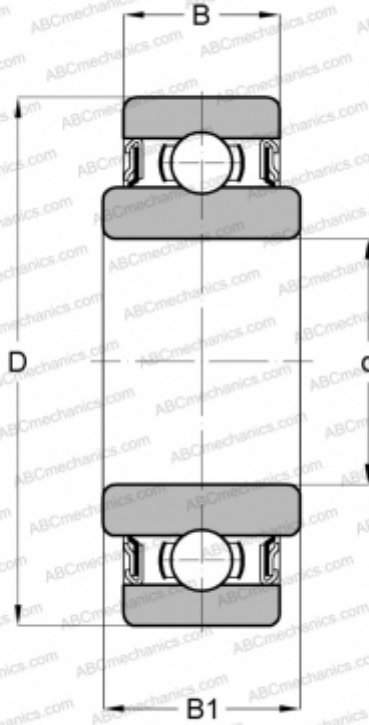

SRW144ZZ SMB

Deep groove ball bearings

TYPE: Ball bearings, Radial ball bearings, Single row, Corrosion resistant, Shields 2Z, wide inner ring, inch size

Technical specification

DIMENSIONS, MM

d	0,125
D	0,250
B	2,779
B1	3,571