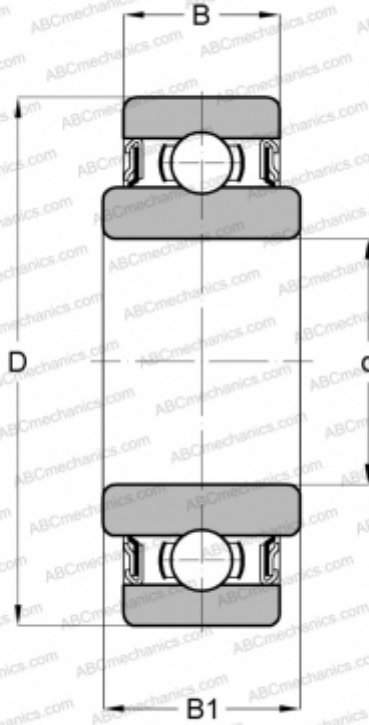

SRW2-5ZZ SMB

Deep groove ball bearings

TYPE: Ball bearings, Radial ball bearings, Single row, Corrosion resistant, Shields 2Z, wide inner ring, inch size

Technical specification

DIMENSIONS, MM

d	0,125
D	0,313
B	3,571
B1	4,366