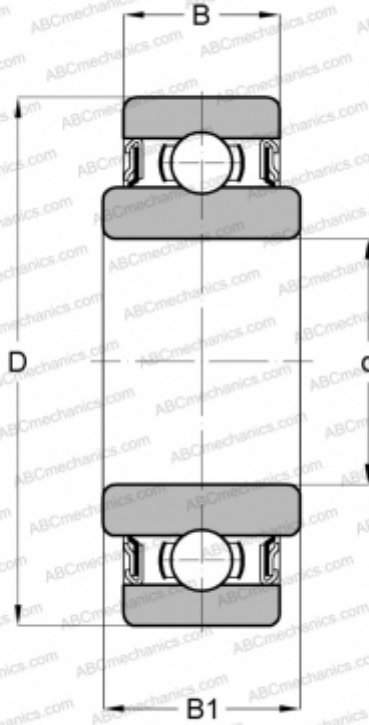

SRW2-6ZZ SMB

Deep groove ball bearings

TYPE: Ball bearings, Radial ball bearings, Single row, Corrosion resistant, Shields 2Z, wide inner ring, inch size

Technical specification

DIMENSIONS, MM

d	0,125
D	0,375
B	3,571
B1	4,366