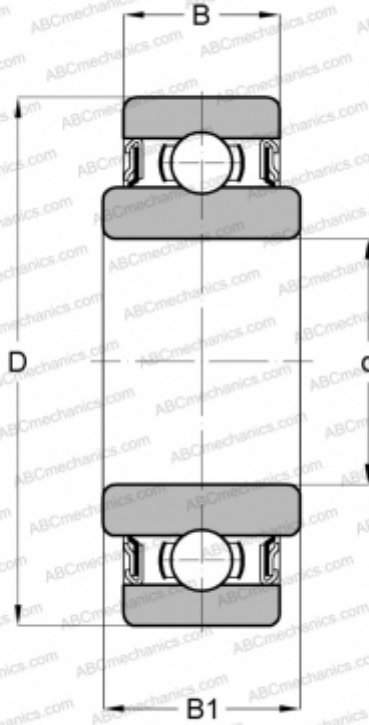

SRW2ZZ SMB

Deep groove ball bearings

TYPE: Ball bearings, Radial ball bearings, Single row, Corrosion resistant, Shields 2Z, wide inner ring, inch size

Technical specification

DIMENSIONS, MM

d	0,125
D	0,375
B	3,967
B1	4,763