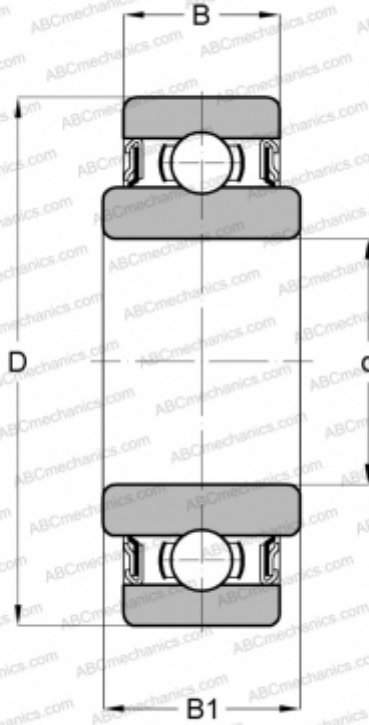

## SRW155ZZ SMB

Deep groove ball bearings

TYPE: Ball bearings, Radial ball bearings, Single row, Corrosion resistant, Shields 2Z, wide inner ring, inch size

### Technical specification

#### DIMENSIONS, MM

d	0,156
D	0,313
B	3,175
B1	3,967