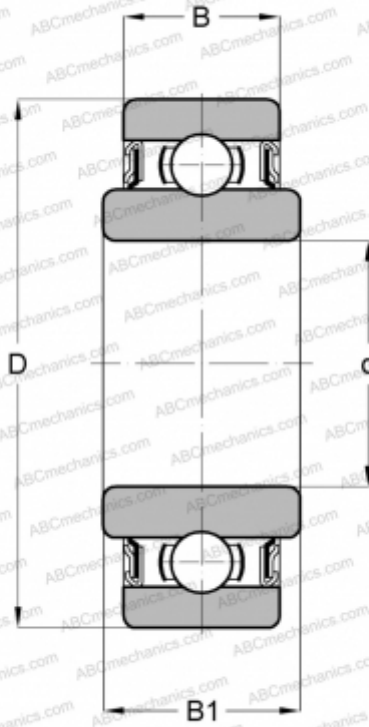

## SRW156ZZ SMB

Deep groove ball bearings

TYPE: Ball bearings, Radial ball bearings, Single row, Corrosion resistant, Shields 2Z, wide inner ring, inch size

### Technical specification

#### DIMENSIONS, MM

d	0,188
D	0,313
B	3,175
B1	3,967