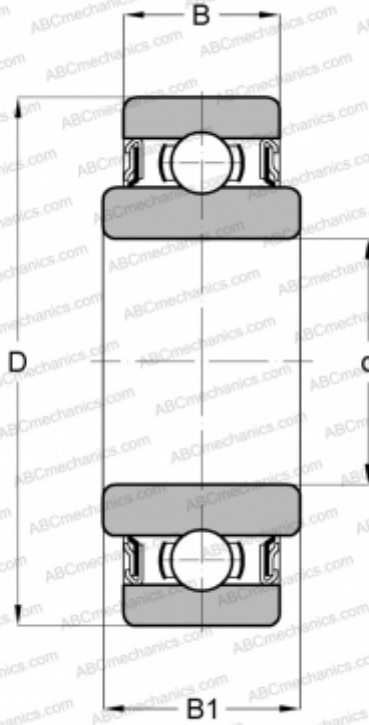

SRW166ZZ SMB

Deep groove ball bearings

TYPE: Ball bearings, Radial ball bearings, Single row, Corrosion resistant, Shields 2Z, wide inner ring, inch size

Technical specification

DIMENSIONS, MM

d	0,188
D	0,375
B	3,175
B1	3,967