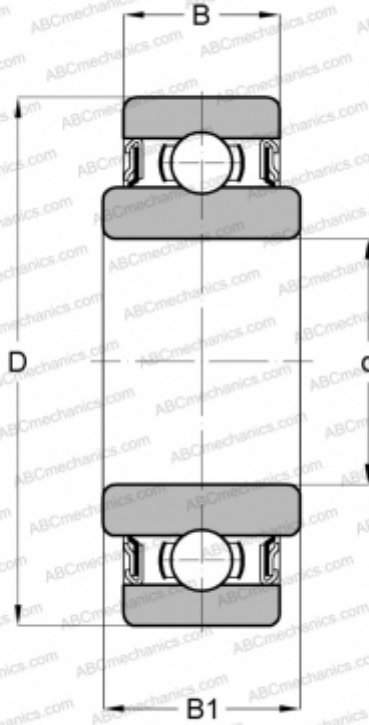

## SRW3ZZ SMB

Deep groove ball bearings

TYPE: Ball bearings, Radial ball bearings, Single row, Corrosion resistant, Shields 2Z, wide inner ring, inch size

### Technical specification

#### DIMENSIONS, MM

d	0,188
D	0,500
B	4,978
B1	5,771