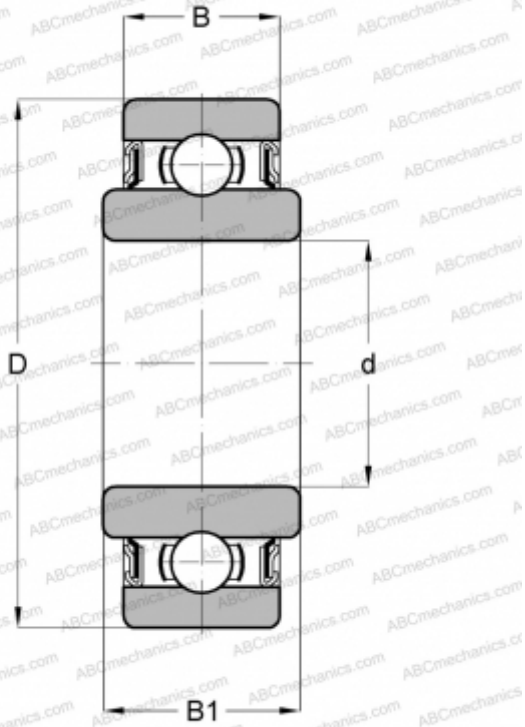

SRW168ZZ SMB

Deep groove ball bearings

TYPE: Ball bearings, Radial ball bearings, Single row, Corrosion resistant, Shields 2Z, wide inner ring, inch size

Technical specification

DIMENSIONS, MM

d	0,250
D	0,375
B	3,175
B1	3,967