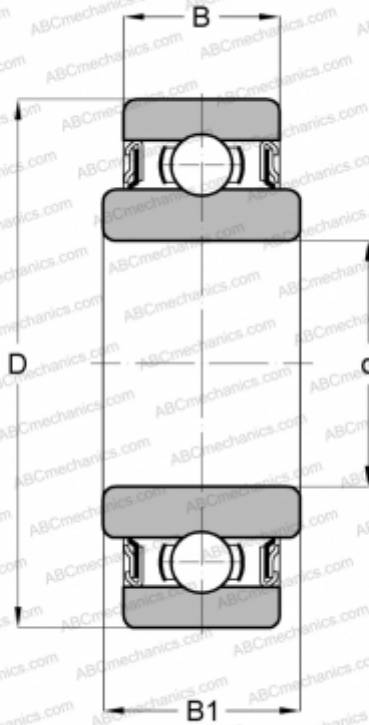

SRW188ZZ SMB

Deep groove ball bearings

TYPE: Ball bearings, Radial ball bearings, Single row, Corrosion resistant, Shields 2Z, wide inner ring, inch size

Technical specification

DIMENSIONS, MM

d	0,250
D	0,500
B	4,763
B1	5,558