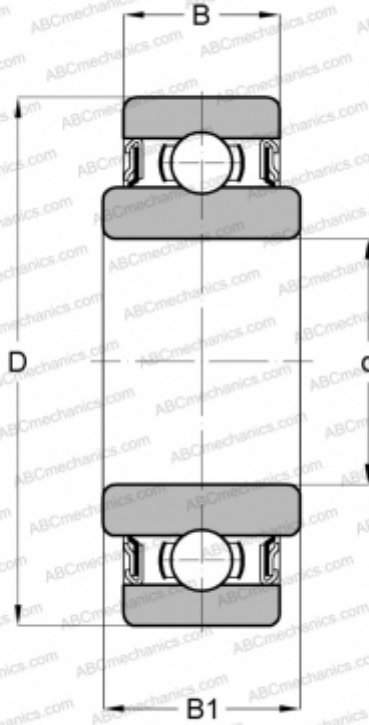

## SRW4ZZ SMB

Deep groove ball bearings

TYPE: Ball bearings, Radial ball bearings, Single row, Corrosion resistant, Shields 2Z, wide inner ring, inch size

### Technical specification

#### DIMENSIONS, MM

d	0,250
D	0,625
B	4,978
B1	5,771