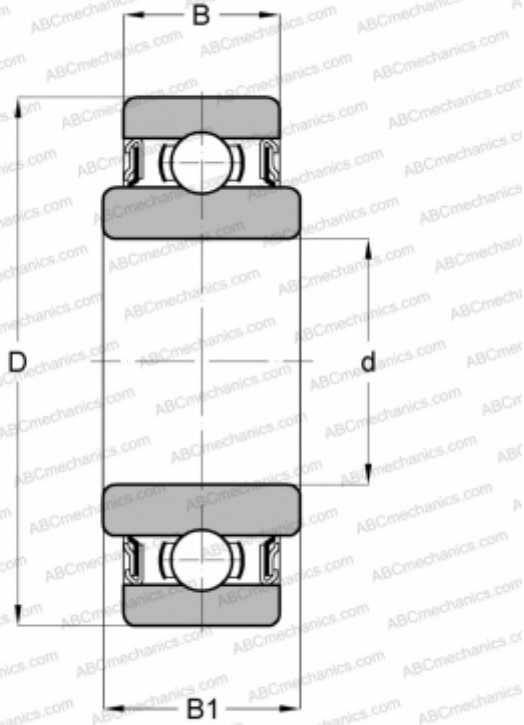

## SRW1810ZZ SMB

Deep groove ball bearings

TYPE: Ball bearings, Radial ball bearings, Single row, Corrosion resistant, Shields 2Z, wide inner ring, inch size

### Technical specification

#### DIMENSIONS, MM

d	0,313
D	0,500
B	3,967
B1	4,763