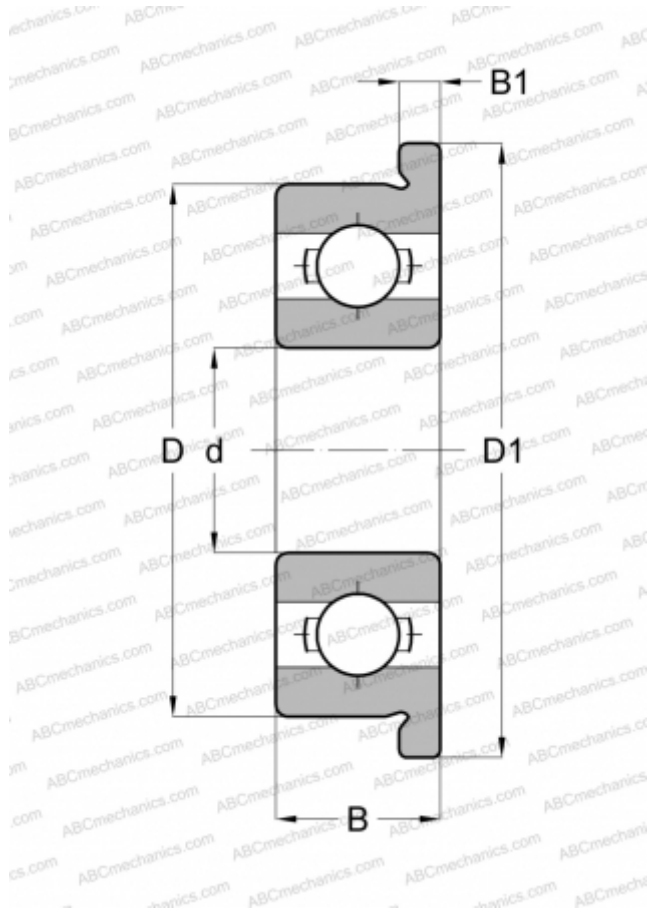

## ACF624-316 SMB

Deep groove ball bearings

TYPE: Ball bearings, Radial ball bearings, Single row, Polymer, Open, with flange, stainless steel ball (AISI 316)

### Technical specification

#### DIMENSIONS, MM

d	4,000
D	13,000
D1	15,000
B	5,000