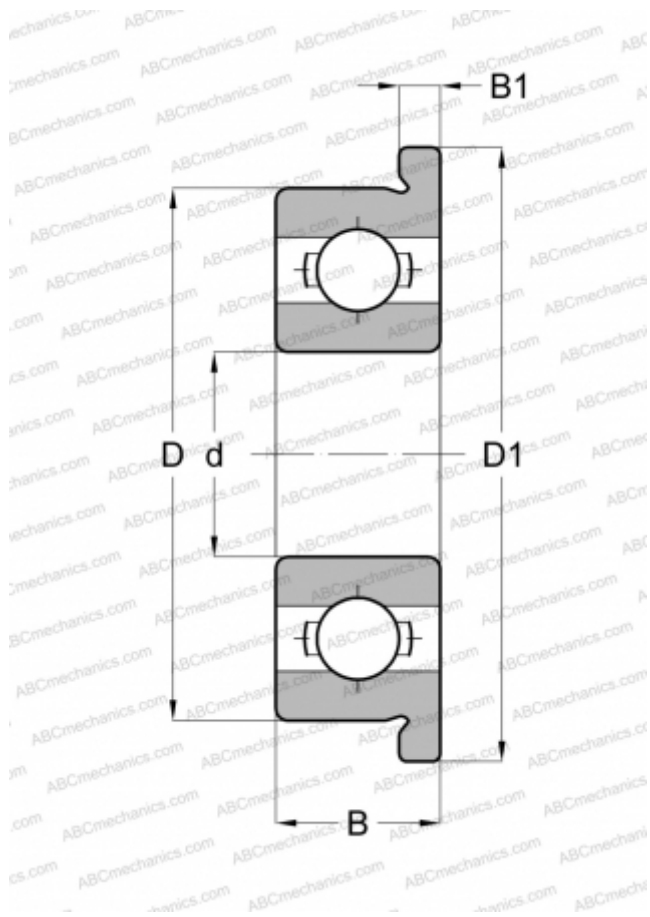

## ACF634-316 SMB

Deep groove ball bearings

TYPE: Ball bearings, Radial ball bearings, Single row, Polymer, Open, with flange, stainless steel ball (AISI 316)

### Technical specification

#### DIMENSIONS, MM

d	4,000
D	16,000
D1	18,000
B	5,000