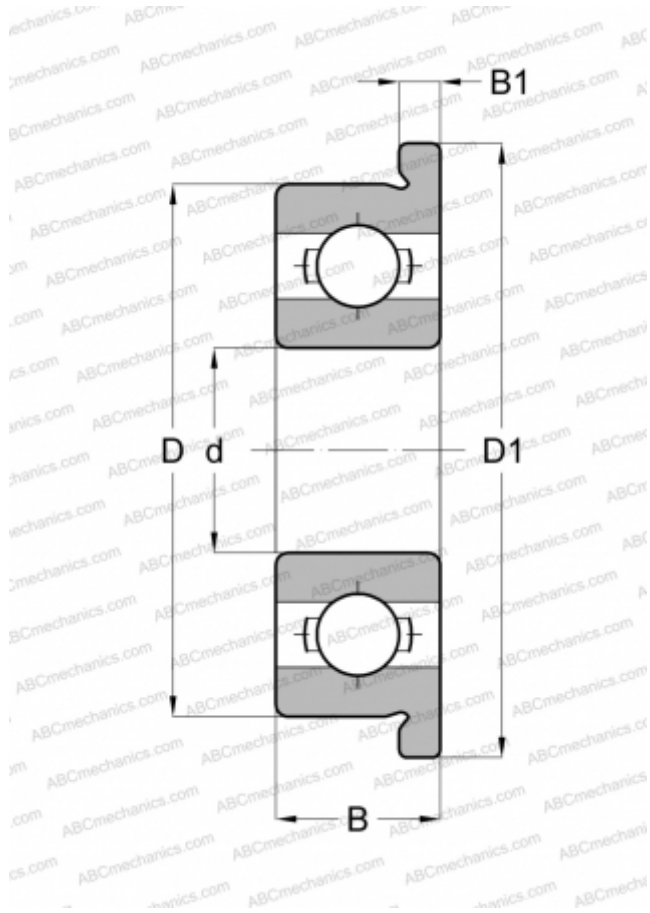

ACF635-316 SMB

Deep groove ball bearings

TYPE: Ball bearings, Radial ball bearings, Single row, Polymer, Open, with flange, stainless steel ball (AISI 316)

Technical specification

DIMENSIONS, MM

d	5,000
D	19,000
D1	22,000
B	6,000