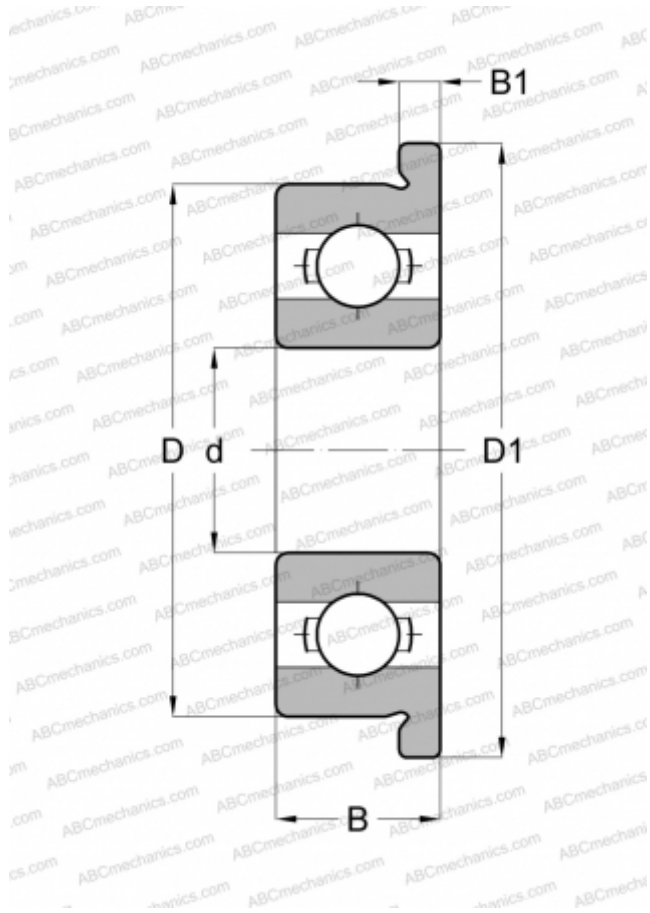

ACF607-316 SMB

Deep groove ball bearings

TYPE: Ball bearings, Radial ball bearings, Single row, Polymer, Open, with flange, stainless steel ball (AISI 316)

Technical specification

DIMENSIONS, MM

| | |
|----|--------|
| d | 7,000 |
| D | 19,000 |
| D1 | 22,000 |
| B | 6,000 |