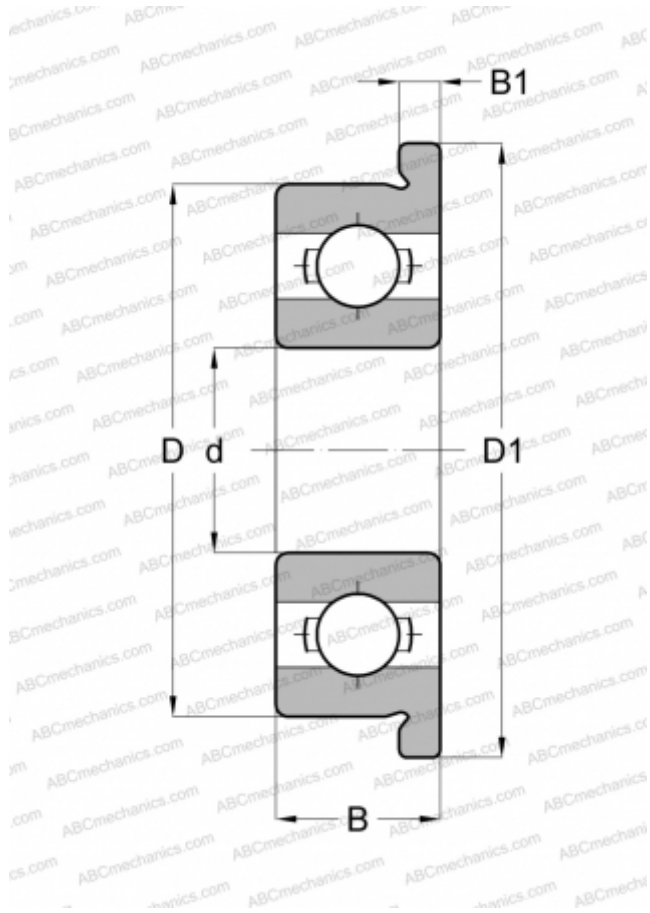

## ACF688-316 SMB

Deep groove ball bearings

TYPE: Ball bearings, Radial ball bearings, Single row, Polymer, Open, with flange, stainless steel ball (AISI 316)

### Technical specification

#### DIMENSIONS, MM

d	8,000
D	16,000
D1	18,000
B	4,000