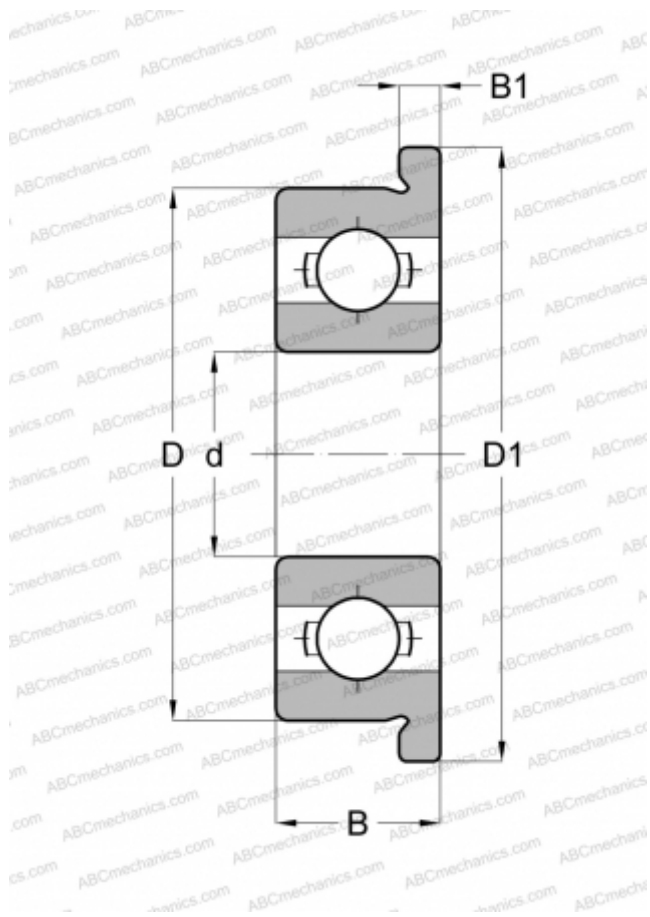

ACF608-316 SMB

Deep groove ball bearings

TYPE: Ball bearings, Radial ball bearings, Single row, Polymer, Open, with flange, stainless steel ball (AISI 316)

Technical specification

DIMENSIONS, MM

d	8,000
D	22,000
D1	25,000
B	7,000