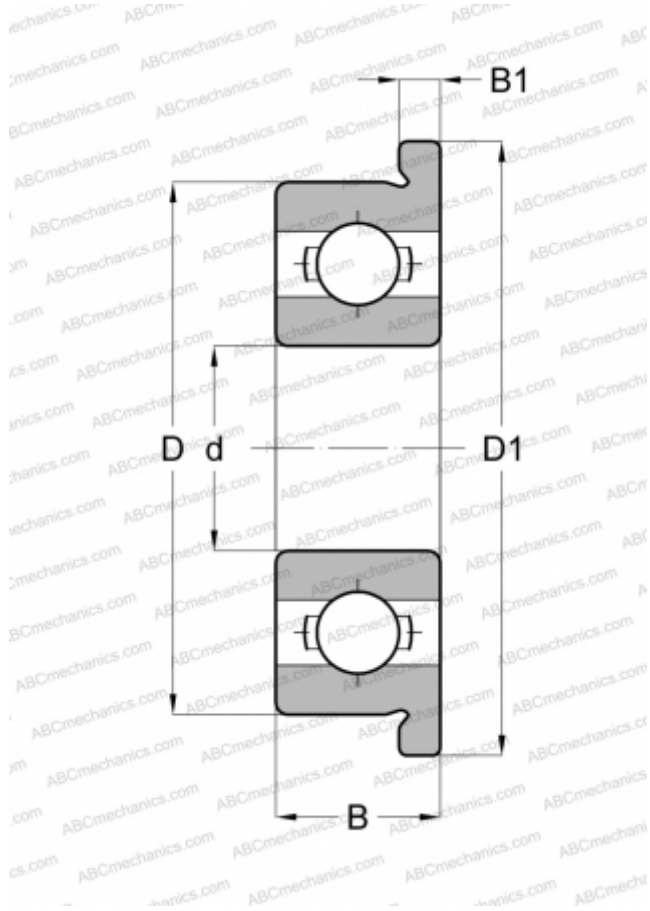

ACFR3-316 SMB

Deep groove ball bearings

TYPE: Ball bearings, Radial ball bearings, Single row, Polymer, Open, with flange, stainless steel ball (AISI 316), inch size

Technical specification

DIMENSIONS, MM

d	4,763
D	12,700
D1	14,351
B	3,967

MANUFACTURER

[SMB](#)