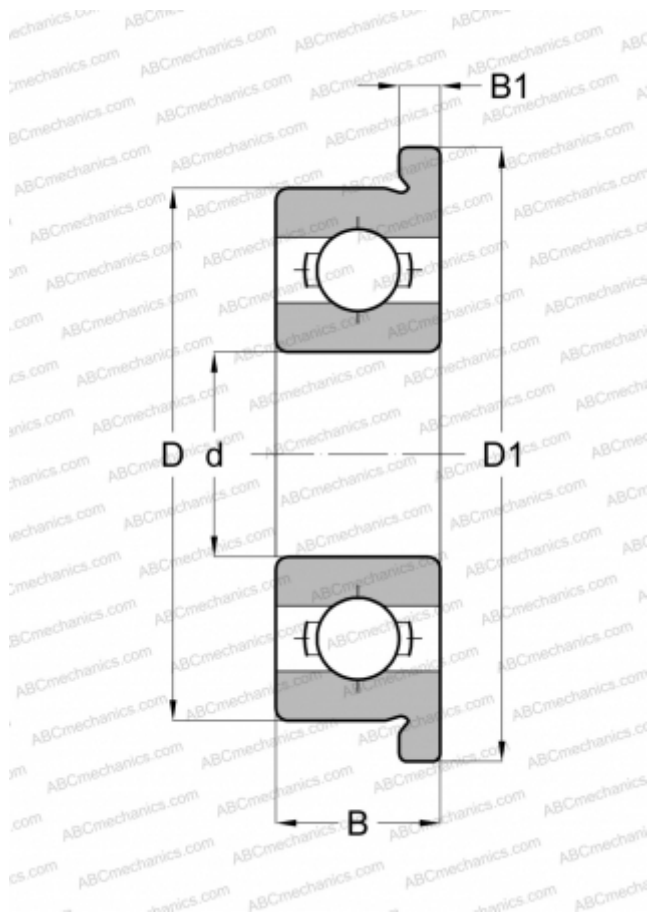

## ACFR4-316 SMB

Deep groove ball bearings

TYPE: Ball bearings, Radial ball bearings, Single row, Polymer, Open, with flange, stainless steel ball (AISI 316), inch size

### Technical specification

#### DIMENSIONS, MM

d	6,350
D	15,875
D1	17,526
B	4,978