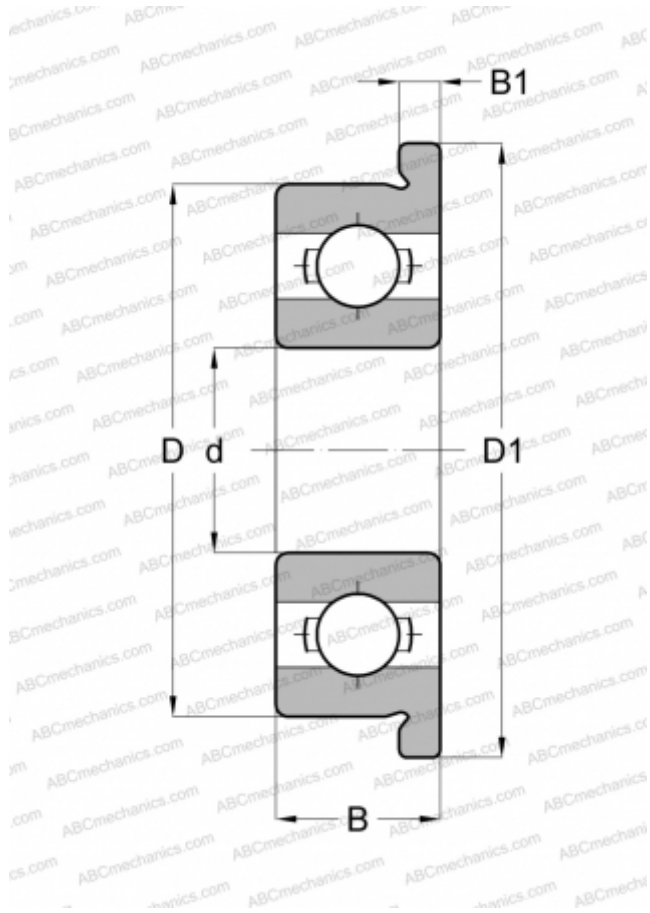

## ACFR8-316 SMB

Deep groove ball bearings

TYPE: Ball bearings, Radial ball bearings, Single row, Polymer, Open, with flange, stainless steel ball (AISI 316), inch size

### Technical specification

#### DIMENSIONS, MM

d	12,700
D	28,575
D1	31,115
B	6,350