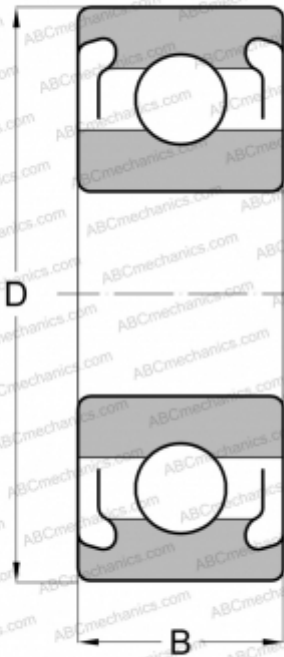

6200 BHTS ZZ C4 220-250 BECO

Deep groove ball bearings

TYPE: Ball bearings, Radial ball bearings, Single row, High temperature, Type BHTS ZZ C4 220°-250° (-40°/+220°) (BECO)

Technical specification

DIMENSIONS, MM

d	10,000
D	30,000
B	9,000

WEIGHT, KG

0,030

MANUFACTURER

[BECO](#)