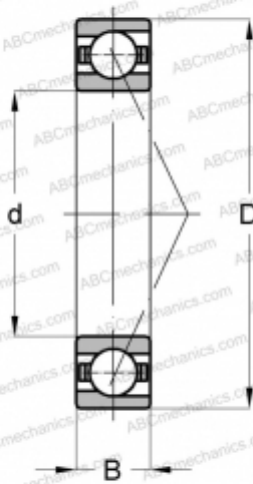

## 7201 BECBP SKF

Angular contact ball bearings

TYPE: Ball bearings, Angular contact ball bearing, Single row, Contact angle 40°, For universal use, polyamide cage

#### DIMENSIONS, MM

d	12,000
D	32,000
B	10,000

#### WEIGHT, KG

0,036