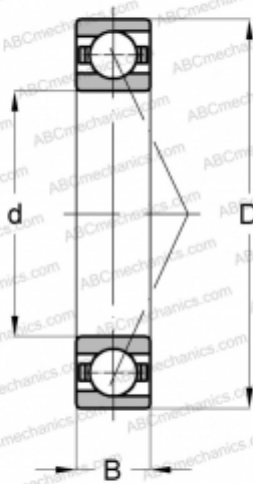

7303 BECBP SKF

Angular contact ball bearings

TYPE: Ball bearings, Angular contact ball bearing, Single row, Contact angle 40°, For universal use, polyamide cage

Technical specification

DIMENSIONS, MM

d	17,000
D	47,000
B	14,000

WEIGHT, KG

0,110

MANUFACTURER

[SKF](#)

INTERCHANGE

ABC	7303 BECBP
FAG	7303 B TVP UO/7303 B TVP UA

CALCULATION DATA

Basic dynamic load rating, C	15,900 kN
Basic static load rating, Co	8,300 kN
Fatigue load limit, Pu	0,355 kN
Reference speed	19000 r/min
Limiting speed	19000 r/min