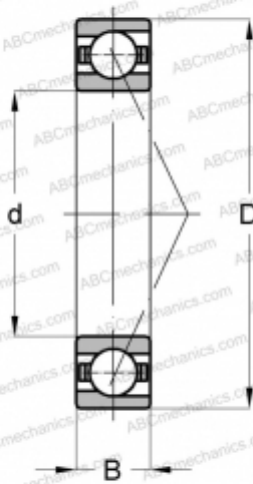

## 7304 BECBP SKF

Angular contact ball bearings

TYPE: Ball bearings, Angular contact ball bearing, Single row, Contact angle 40°, For universal use, polyamide cage

#### DIMENSIONS, MM

d	20,000
D	52,000
B	15,000