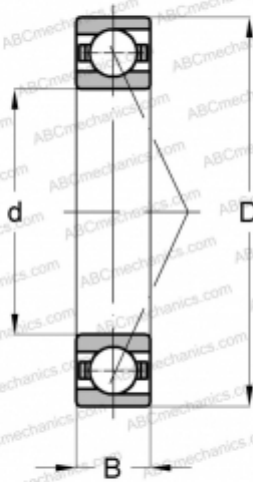

## 7305 BECBP ABC

Angular contact ball bearings

TYPE: Ball bearings, Angular contact ball bearing, Single row, Contact angle 40°, For universal use, polyamide cage

#### DIMENSIONS, MM

d	25,000
D	62,000
B	17,000

#### WEIGHT, KG

0,230