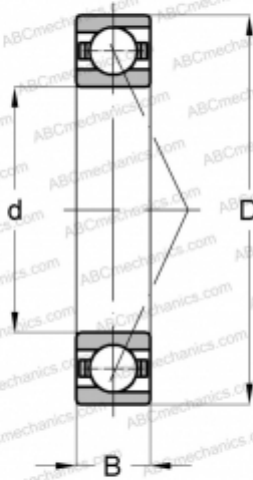

7315 BECBP ABC

Angular contact ball bearings

TYPE: Ball bearings, Angular contact ball bearing, Single row, Contact angle 40°, For universal use, polyamide cage

Technical specification

DIMENSIONS, MM

| | |
|---|---------|
| d | 75,000 |
| D | 160,000 |
| B | 37,000 |

WEIGHT, KG

3,060

MANUFACTURER

[ABC](#)

INTERCHANGE

| | |
|-----|---|
| FAG | 7315 B TVP UO/7315 B TVP UA |
| SKF | 7315 BECBP |