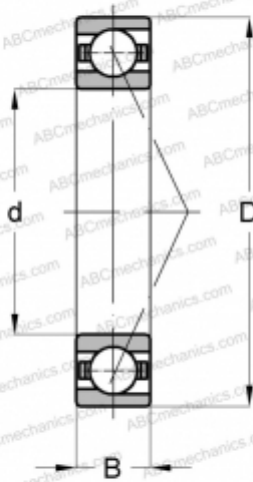

## 7200 B JP UO/7200 B JP UA ABC

Angular contact ball bearings

TYPE: Ball bearings, Angular contact ball bearing, Single row, Contact angle 40°, For universal use, steel cage

#### DIMENSIONS, MM

d	10,000
D	30,000
B	9,000

#### WEIGHT, KG

0,033