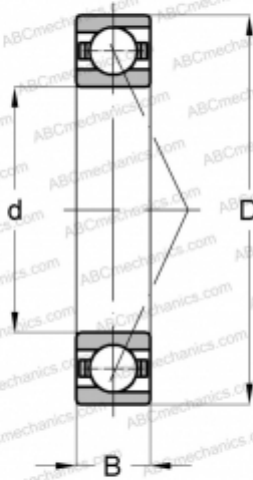

## 7204 BECBJ SKF

Angular contact ball bearings

TYPE: Ball bearings, Angular contact ball bearing, Single row, Contact angle 40°, For universal use, steel cage

#### DIMENSIONS, MM

d	20,000
D	47,000
B	14,000

#### WEIGHT, KG

0,110