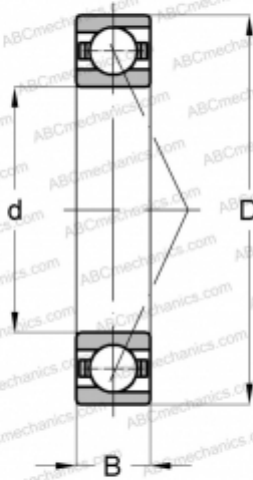

7206 BECBJ ABC

Angular contact ball bearings

TYPE: Ball bearings, Angular contact ball bearing, Single row, Contact angle 40°, For universal use, steel cage

Technical specification

DIMENSIONS, MM

| | |
|---|--------|
| d | 30,000 |
| D | 62,000 |
| B | 16,000 |

WEIGHT, KG

0,202

MANUFACTURER

[ABC](#)

INTERCHANGE

| | |
|-----|---|
| FAG | 7206 B JP UO/7206 B JP UA |
| SKF | 7206 BECBJ |