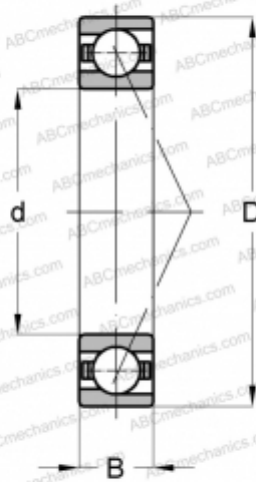

7215 BECBJ SKF

Angular contact ball bearings

TYPE: Ball bearings, Angular contact ball bearing, Single row, Contact angle 40°, For universal use, steel cage

Technical specification

DIMENSIONS, MM

d	75,000
D	130,000
B	25,000