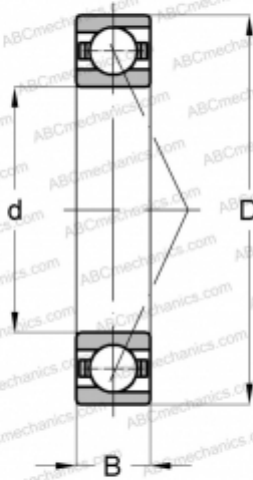

7315 BECBJ SKF

Angular contact ball bearings

TYPE: Ball bearings, Angular contact ball bearing, Single row, Contact angle 40°, For universal use, steel cage

Technical specification

DIMENSIONS, MM

d	75,000
D	160,000
B	37,000

WEIGHT, KG

3,290

MANUFACTURER

[SKF](#)

INTERCHANGE

ABC	7315 BECBJ
FAG	7315 B JP UO/7315 B JP UA