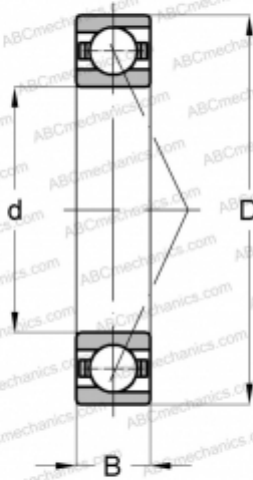

7316 BECBJ ABC

Angular contact ball bearings

TYPE: Ball bearings, Angular contact ball bearing, Single row, Contact angle 40°, For universal use, steel cage

Technical specification

DIMENSIONS, MM

d	80,000
D	170,000
B	39,000

WEIGHT, KG

3,860

MANUFACTURER

[ABC](#)

INTERCHANGE

FAG	7316 B JP UO/7316 B JP UA
SKF	7316 BECBJ