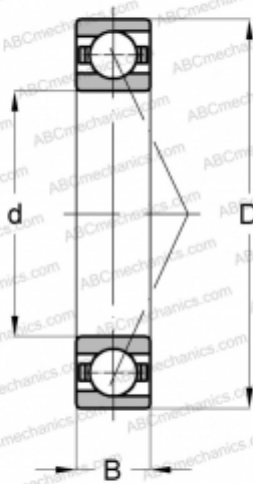

## 7317 BECBM SKF

Angular contact ball bearings

TYPE: Ball bearings, Angular contact ball bearing, Single row, Contact angle 40°, For universal use, machined brass cage

#### DIMENSIONS, MM

d	85,000
D	180,000
B	41,000

#### WEIGHT, KG

4,740