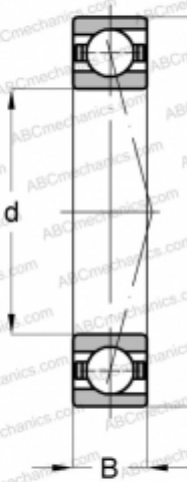

## 12BGR19S NSK

Angular contact ball bearings

TYPE: Ball bearings, Angular contact ball bearing, Precision (spindle), Contact angle 15°, Super precision, mounting by pair or sets (NSK)

### Technical specification

#### DIMENSIONS, MM

d	12,000
D	24,000
B	6,000