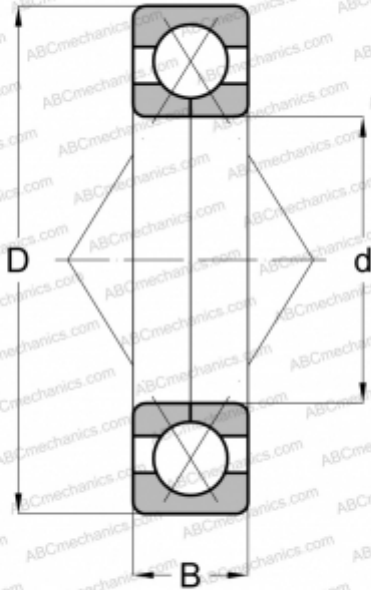

L-10-CDS ABC

Four-point contact bearing

TYPE: Ball bearings, Angular contact ball bearing, Four point contact, Separable, with split inner ring, inch size

Technical specification

DIMENSIONS, MM

d	25,400
D	57,150
B	15,875