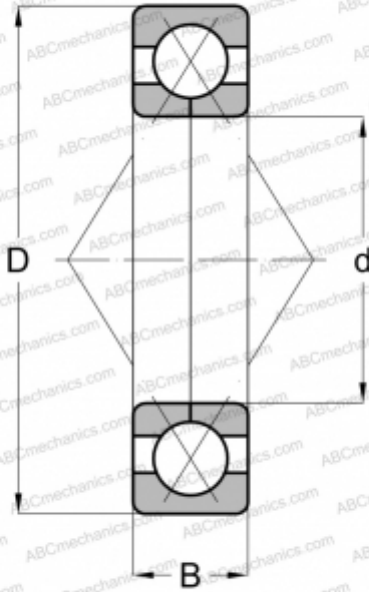

## L-11-CDS ABC

Four-point contact bearing

TYPE: Ball bearings, Angular contact ball bearing, Four point contact, Separable, with split inner ring, inch size

### Technical specification

#### DIMENSIONS, MM

d	28,575
D	63,500
B	15,875

#### WEIGHT, KG

0,277