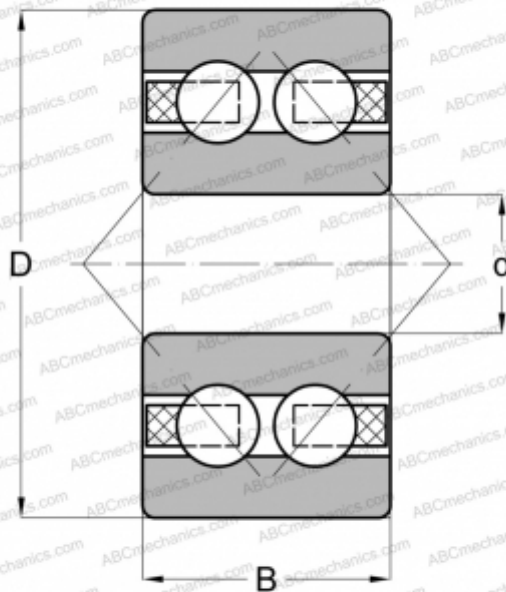

30/8 B TVH ABC

Angular contact ball bearings

TYPE: Ball bearings, Angular contact ball bearing, Double row, Contact angle 25°, Open

Technical specification

DIMENSIONS, MM

d	8,000
D	22,000
B	11,000

WEIGHT, KG

0,020

MANUFACTURER

[ABC](#)

INTERCHANGE

FAG	30/8 B TVH
-----	----------------------------