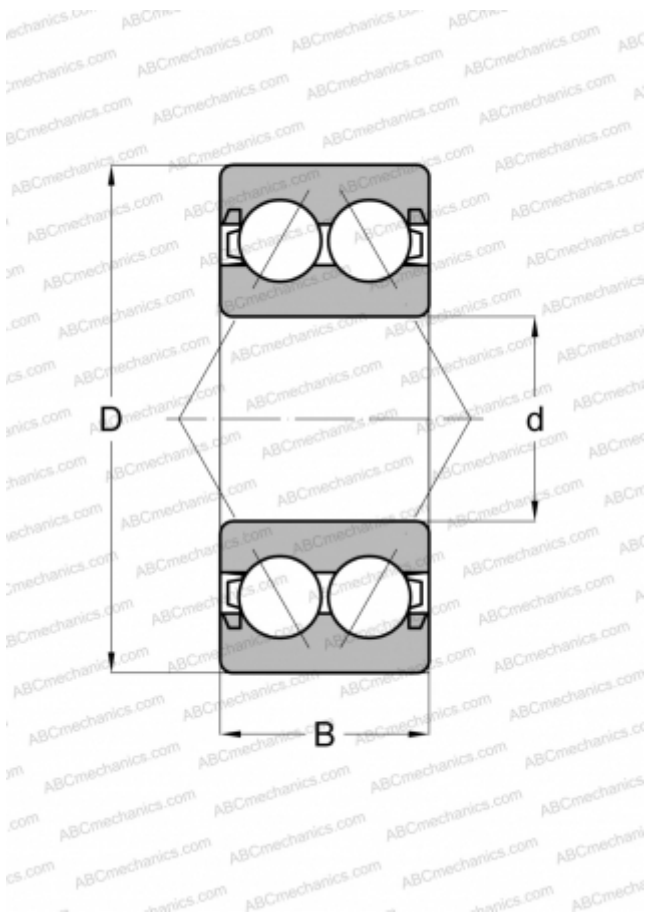

## 30/5 B 2RSR TVH FAG

Angular contact ball bearings

TYPE: Ball bearings, Angular contact ball bearing, Double row, Contact angle 25°, Lip seals on both side

### Technical specification

#### DIMENSIONS, MM

d	5,000
D	14,000
B	7,000

#### WEIGHT, KG

0,008