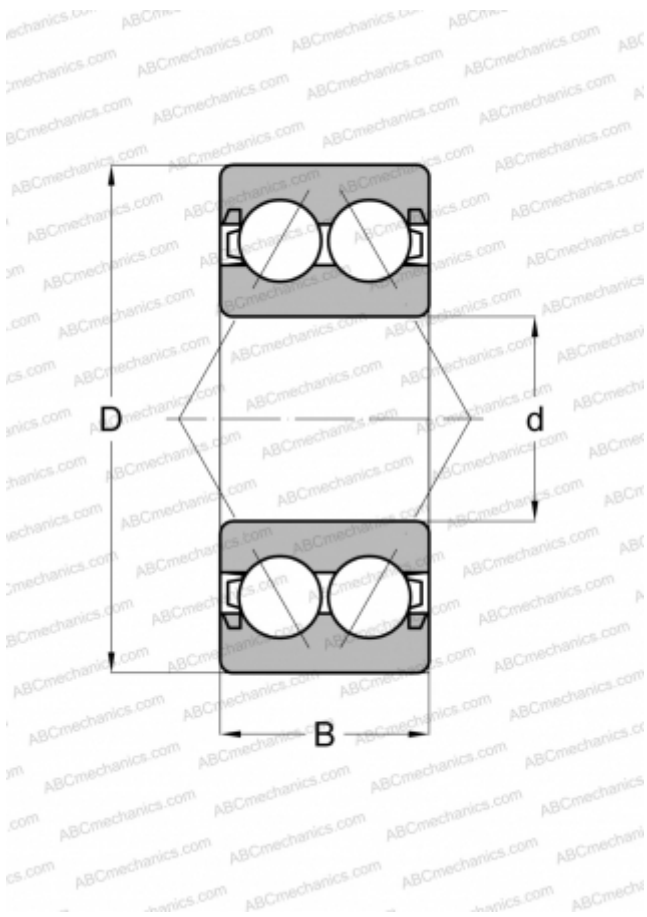

30/6 B 2RSR TVH ABC

Angular contact ball bearings

TYPE: Ball bearings, Angular contact ball bearing, Double row, Contact angle 25°, Lip seals on both side

Technical specification

DIMENSIONS, MM

d	6,000
D	17,000
B	9,000

WEIGHT, KG

0,010

MANUFACTURER

[ABC](#)

INTERCHANGE

FAG	30/6 B 2RSR TVH
-----	---------------------------------