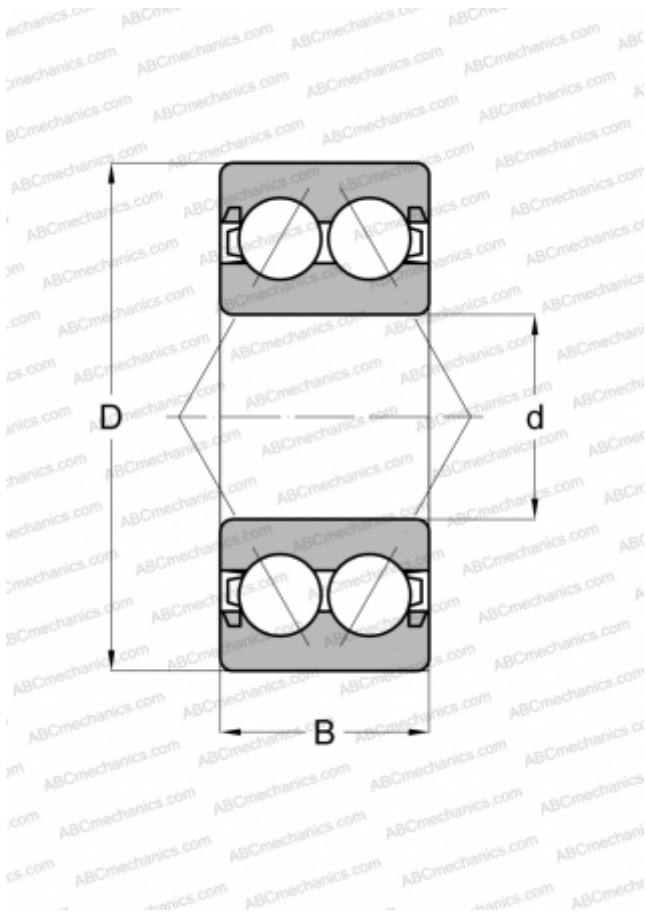

30/7 B 2RSR TVH FAG

Angular contact ball bearings

TYPE: Ball bearings, Angular contact ball bearing, Double row, Contact angle 25°, Lip seals on both side

Technical specification

DIMENSIONS, MM

d	7,000
D	19,000
B	10,000

WEIGHT, KG

0,012

MANUFACTURER

[FAG](#)

INTERCHANGE

ABC	30/7 B 2RSR TVH
-----	---------------------------------