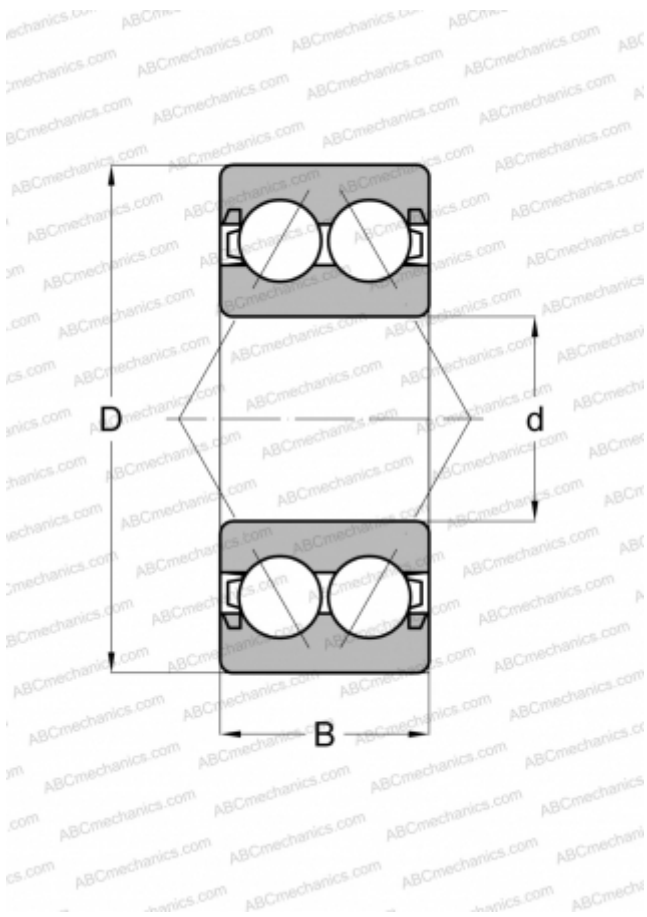

30/8 B 2RSR TVH ABC

Angular contact ball bearings

TYPE: Ball bearings, Angular contact ball bearing, Double row, Contact angle 25°, Lip seals on both side

Technical specification

DIMENSIONS, MM

d	8,000
D	22,000
B	11,000

WEIGHT, KG

0,020

MANUFACTURER

[ABC](#)

INTERCHANGE

FAG	30/8 B 2RSR TVH
-----	---------------------------------