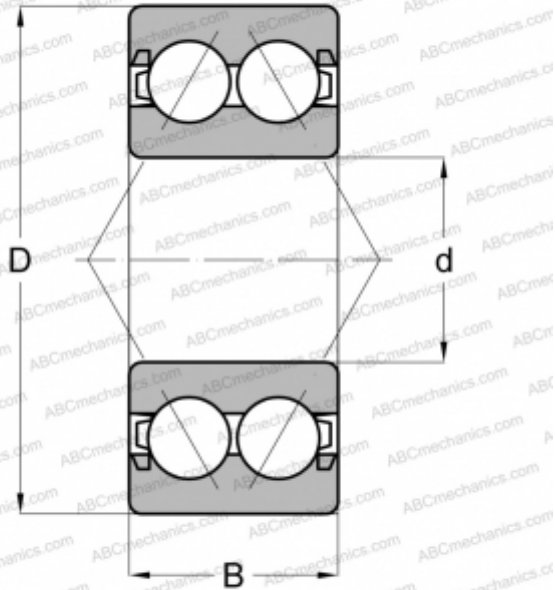

30/8 B 2RSR TVH FAG

Angular contact ball bearings

TYPE: Ball bearings, Angular contact ball bearing, Double row, Contact angle 25°, Lip seals on both side

Technical specification

DIMENSIONS, MM

d	8,000
D	22,000
B	11,000

WEIGHT, KG

0,020

MANUFACTURER

[FAG](#)

INTERCHANGE

ABC

[30/8 B 2RSR TVH](#)