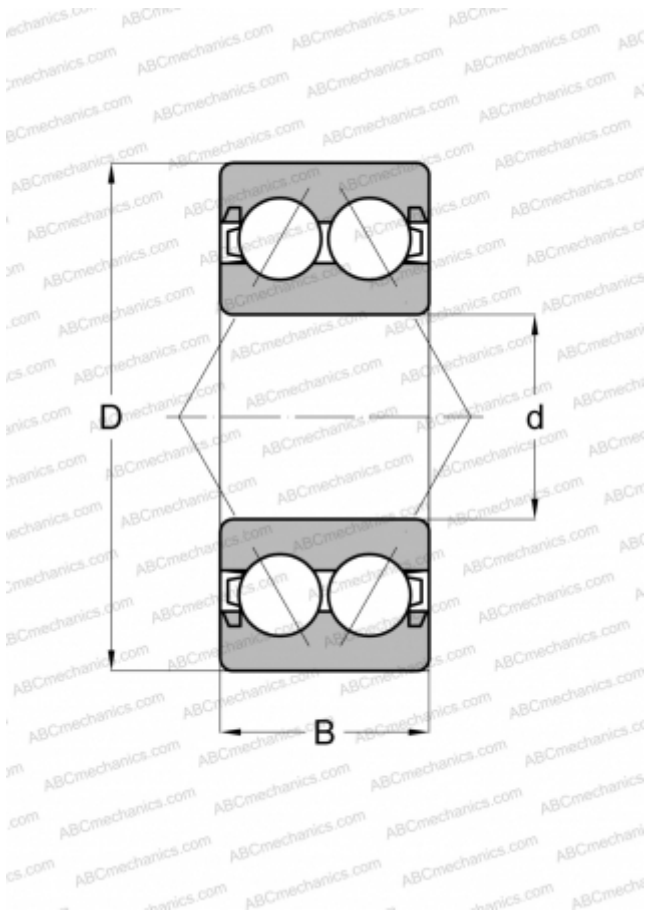

3800 B 2RSR TVH FAG

Angular contact ball bearings

TYPE: Ball bearings, Angular contact ball bearing, Double row, Contact angle 25°, Lip seals on both side

Technical specification

DIMENSIONS, MM

d	10,000
D	19,000
B	7,000

WEIGHT, KG

0,008

MANUFACTURER

[FAG](#)

INTERCHANGE

ABC	3800 B 2RSR TVH
-----	---------------------------------