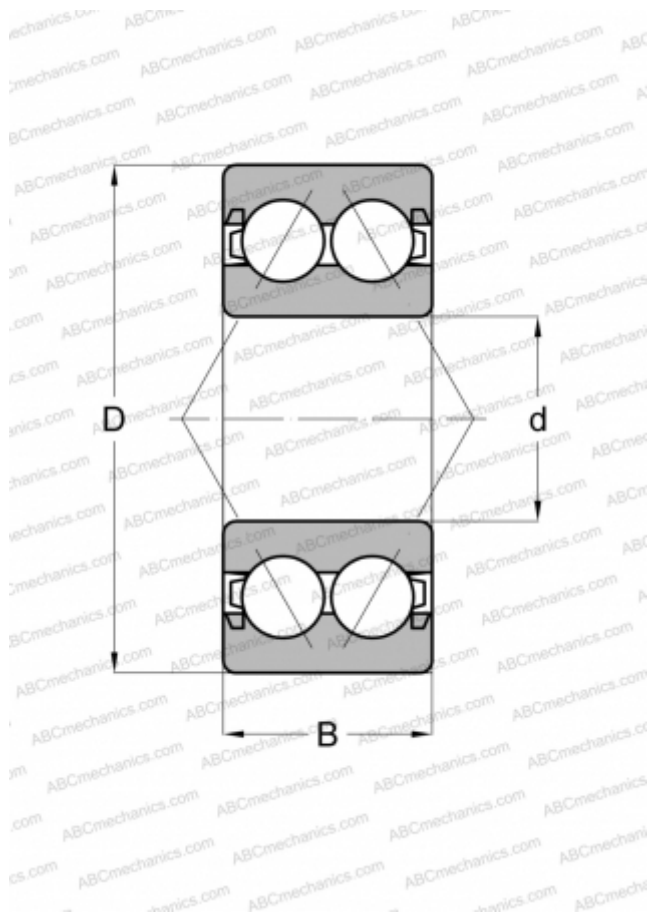

3200 B 2RSR TVH FAG

Angular contact ball bearings

TYPE: Ball bearings, Angular contact ball bearing, Double row, Contact angle 25°, Lip seals on both side

Technical specification

DIMENSIONS, MM

d	10,000
D	30,000
B	14,000

WEIGHT, KG

0,053

MANUFACTURER

[FAG](#)

INTERCHANGE

ABC

[3200 B 2RSR TVH](#)