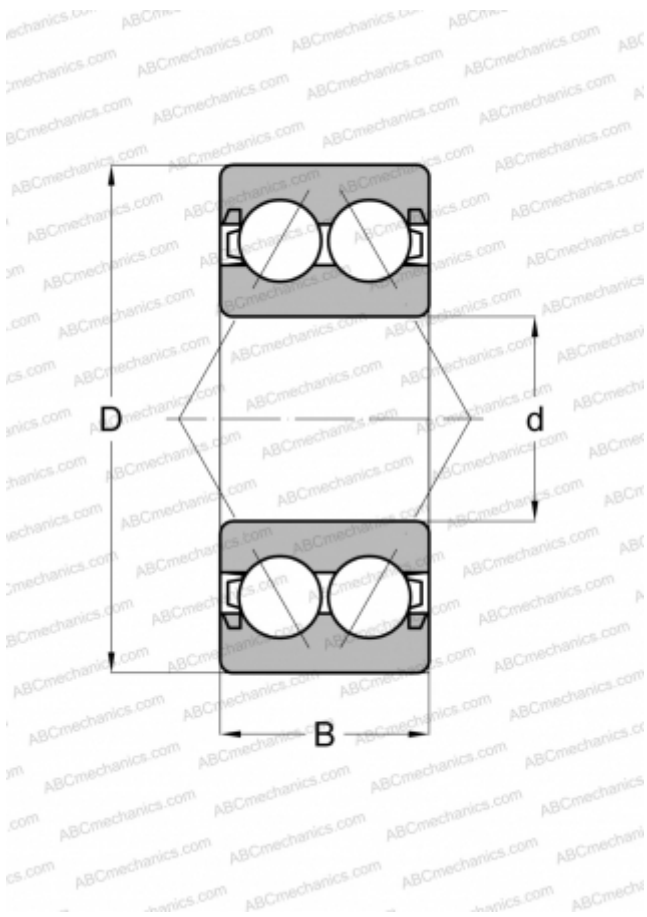

3201 B 2RSR TVH ABC

Angular contact ball bearings

TYPE: Ball bearings, Angular contact ball bearing, Double row, Contact angle 25°, Lip seals on both side

Technical specification

DIMENSIONS, MM

d	12,000
D	32,000
B	15,900

WEIGHT, KG

0,057

MANUFACTURER

[ABC](#)

INTERCHANGE

SKF - USA	5201 A 2RS
FAG	3201 B 2RSR TVH
MRC	5201 SBKZZ