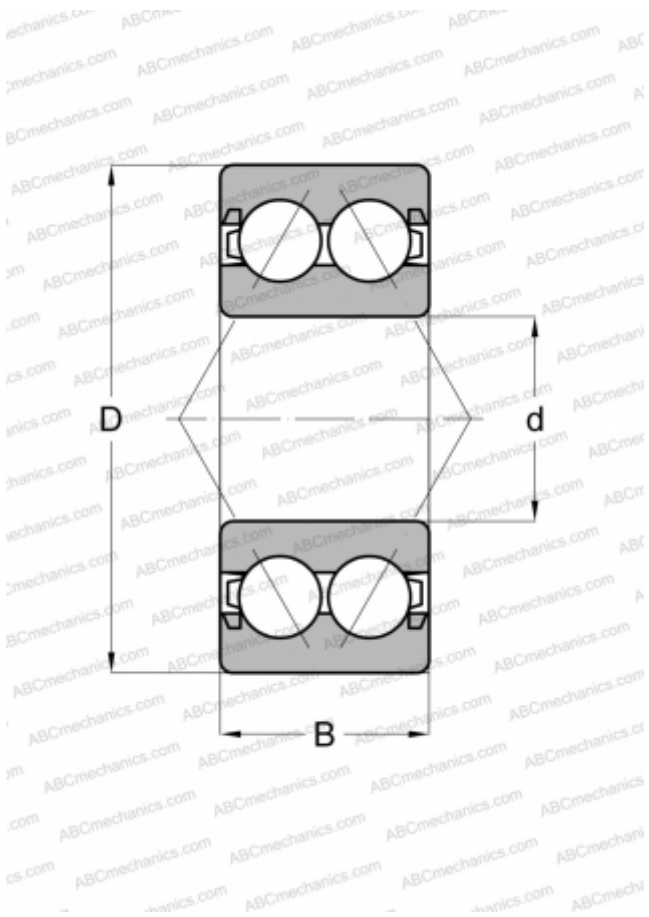

3201 B 2RSR TVH FAG

Angular contact ball bearings

TYPE: Ball bearings, Angular contact ball bearing, Double row, Contact angle 25°, Lip seals on both side

Technical specification

DIMENSIONS, MM

d	12,000
D	32,000
B	15,900

WEIGHT, KG

0,057

MANUFACTURER

[FAG](#)

INTERCHANGE

ABC	3201 B 2RSR TVH
SKF - USA	5201 A 2RS
MRC	5201 SBKZZ