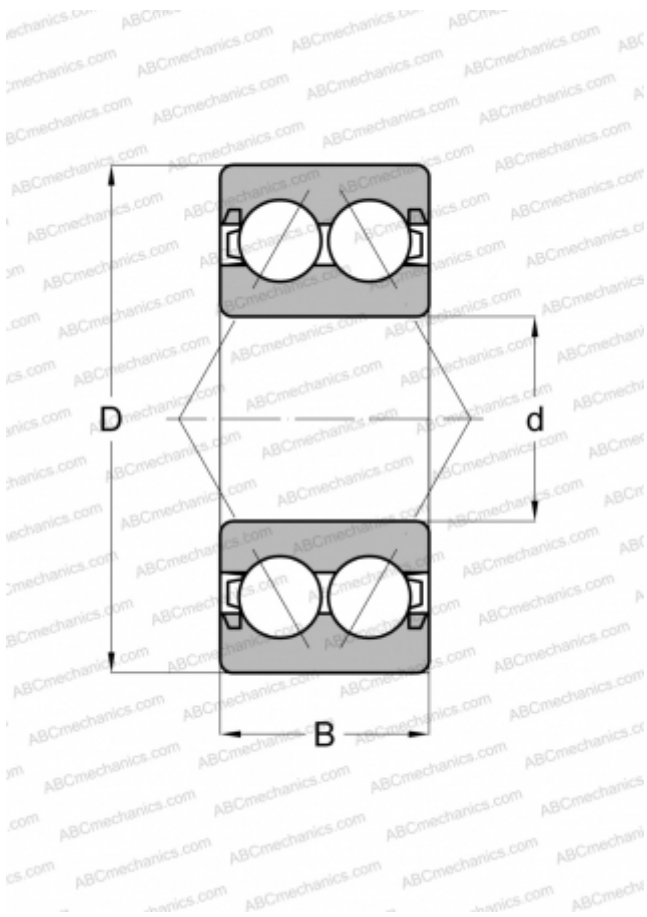

## 3802 B 2RSR TVH FAG

Angular contact ball bearings

TYPE: Ball bearings, Angular contact ball bearing, Double row, Contact angle 25°, Lip seals on both side

### Technical specification

#### DIMENSIONS, MM

|   |        |
|---|--------|
| d | 15,000 |
| D | 24,000 |
| B | 7,000  |

#### WEIGHT, KG

0,009